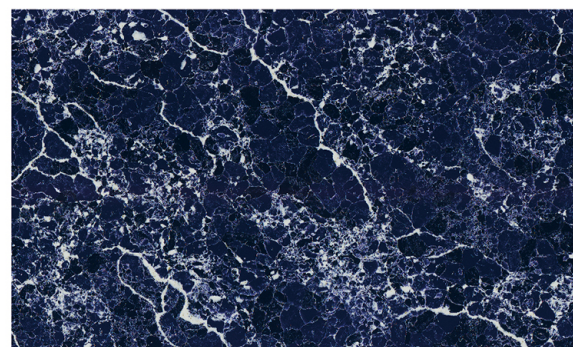

# QUARTZ SURFACE 石英石新品

常规尺寸: 3000x1200mm / 3000x1400mm / 3000x1600mm / 3200x1600mm

超大规格: 3600x2000mm

/PXQZ 211205-1

/PXQZ 211207-1

/PXQZ 211212-1

/PXQZ 191107-1