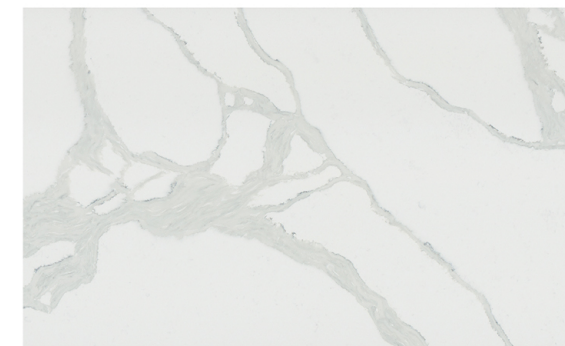

/ PXQZ 190623-1