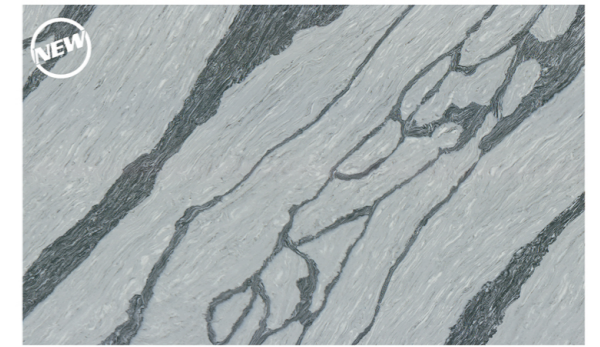

/ PXQZ 220701-2