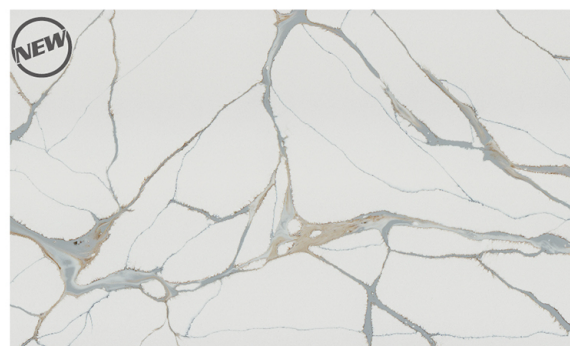

# QUARTZ SURFACE 石英石新品

常规尺寸: 3000x1200mm / 3000x1400mm / 3000x1600mm / 3200x1600mm  
超大规格: 3600x2000mm

扫一扫进入小程序  
查看高清产品

/ PXQZ 220702-1

/ PXQZ 220715-1

/ PXQ Z211101-1

/ PXQZ 109425-5

/ PXQZ 220723-1